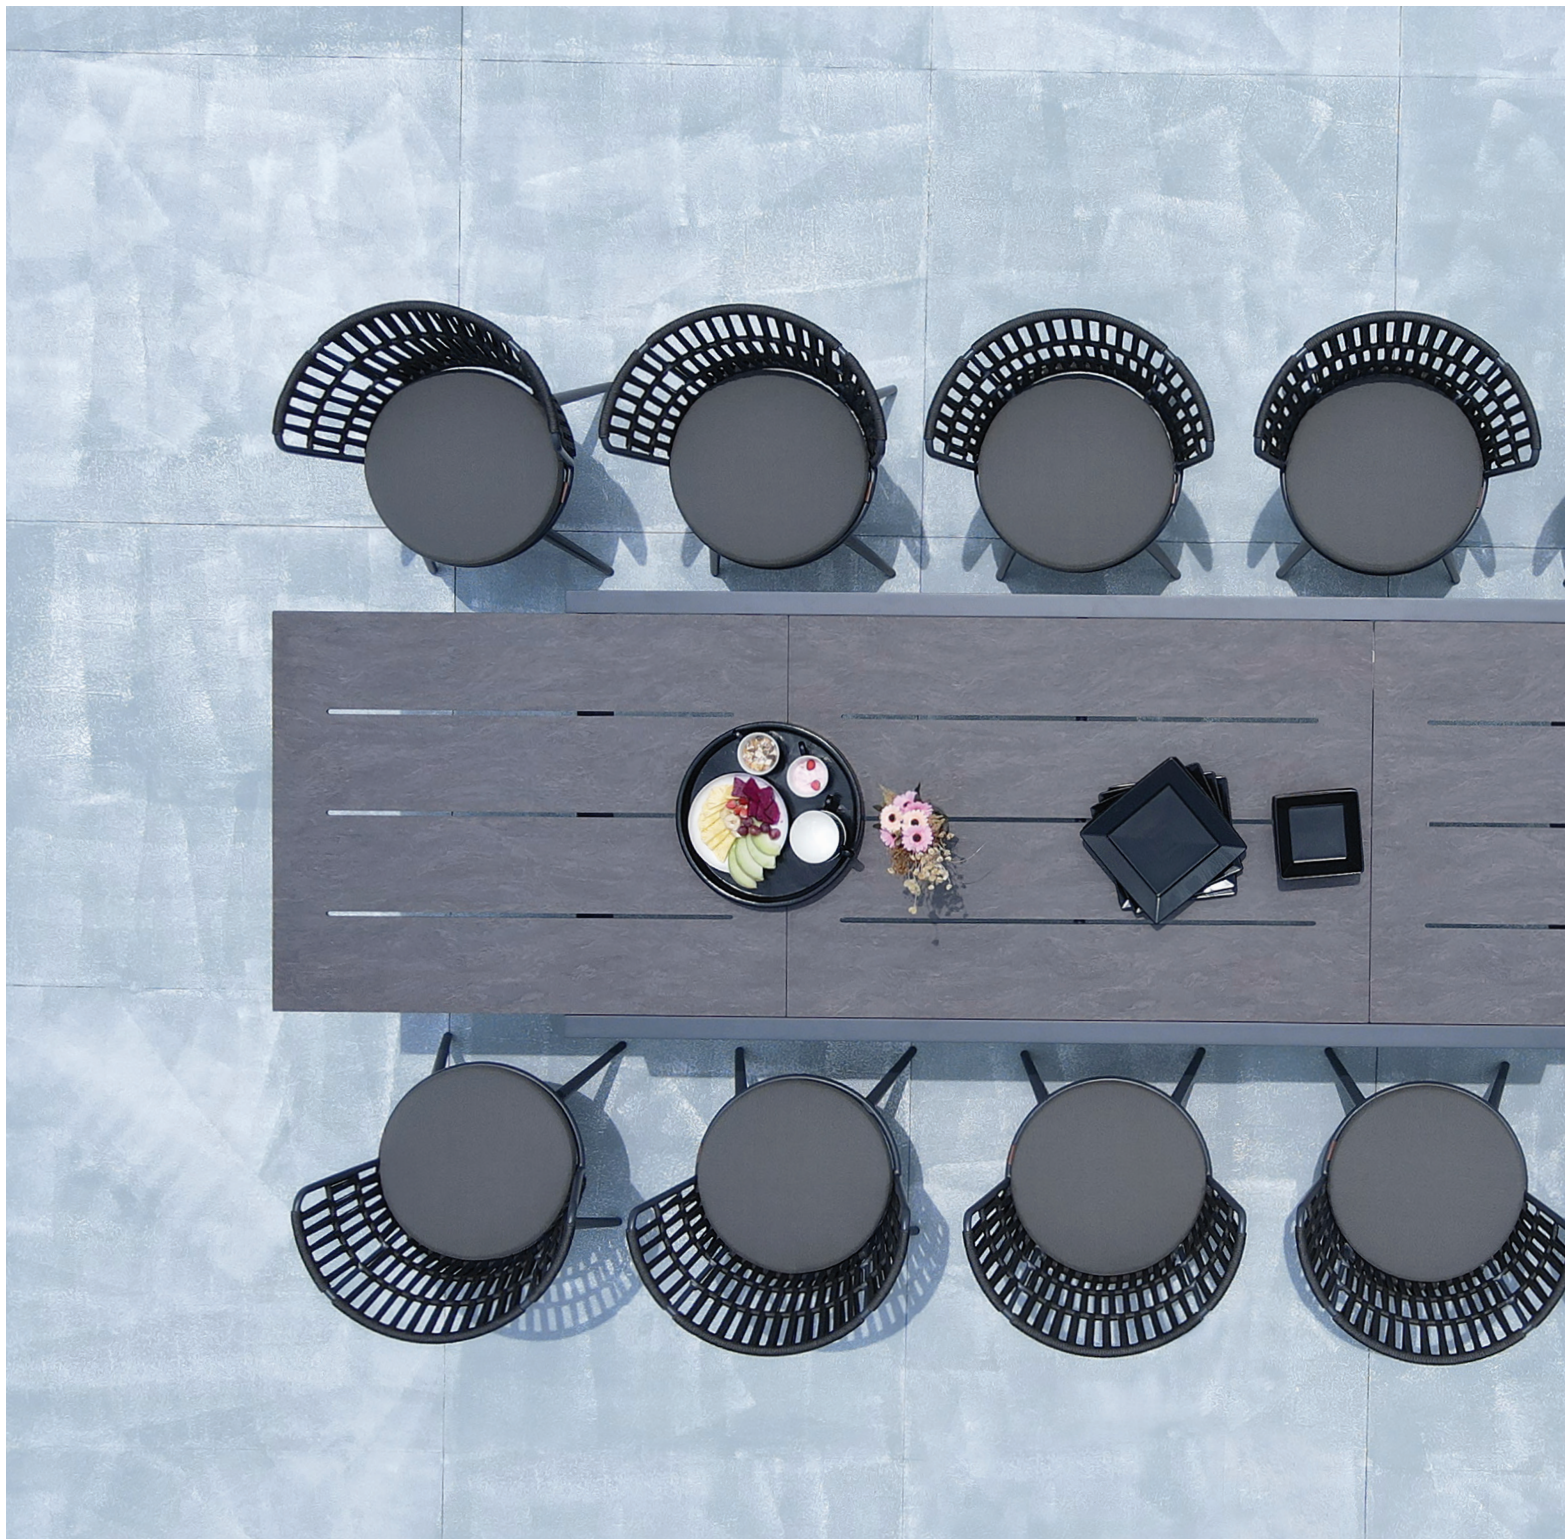

MAMA
GREEN

The background of the entire image is a high-angle photograph of a rugged, light-colored rock cliff. The cliff face is textured with various cracks and crevices. To the left, the dark blue ocean is visible with white foam from breaking waves. In the foreground, two round, tufted outdoor chairs are positioned on the rock. The chair on the left is light-colored with a green braided trim and a blue and white zigzag patterned cushion. The chair on the right is dark grey with a white braided trim and a white and grey patterned cushion. Long shadows are cast by the chairs onto the rock surface.

LOOKBOOK 2024

www.mamagreen.com